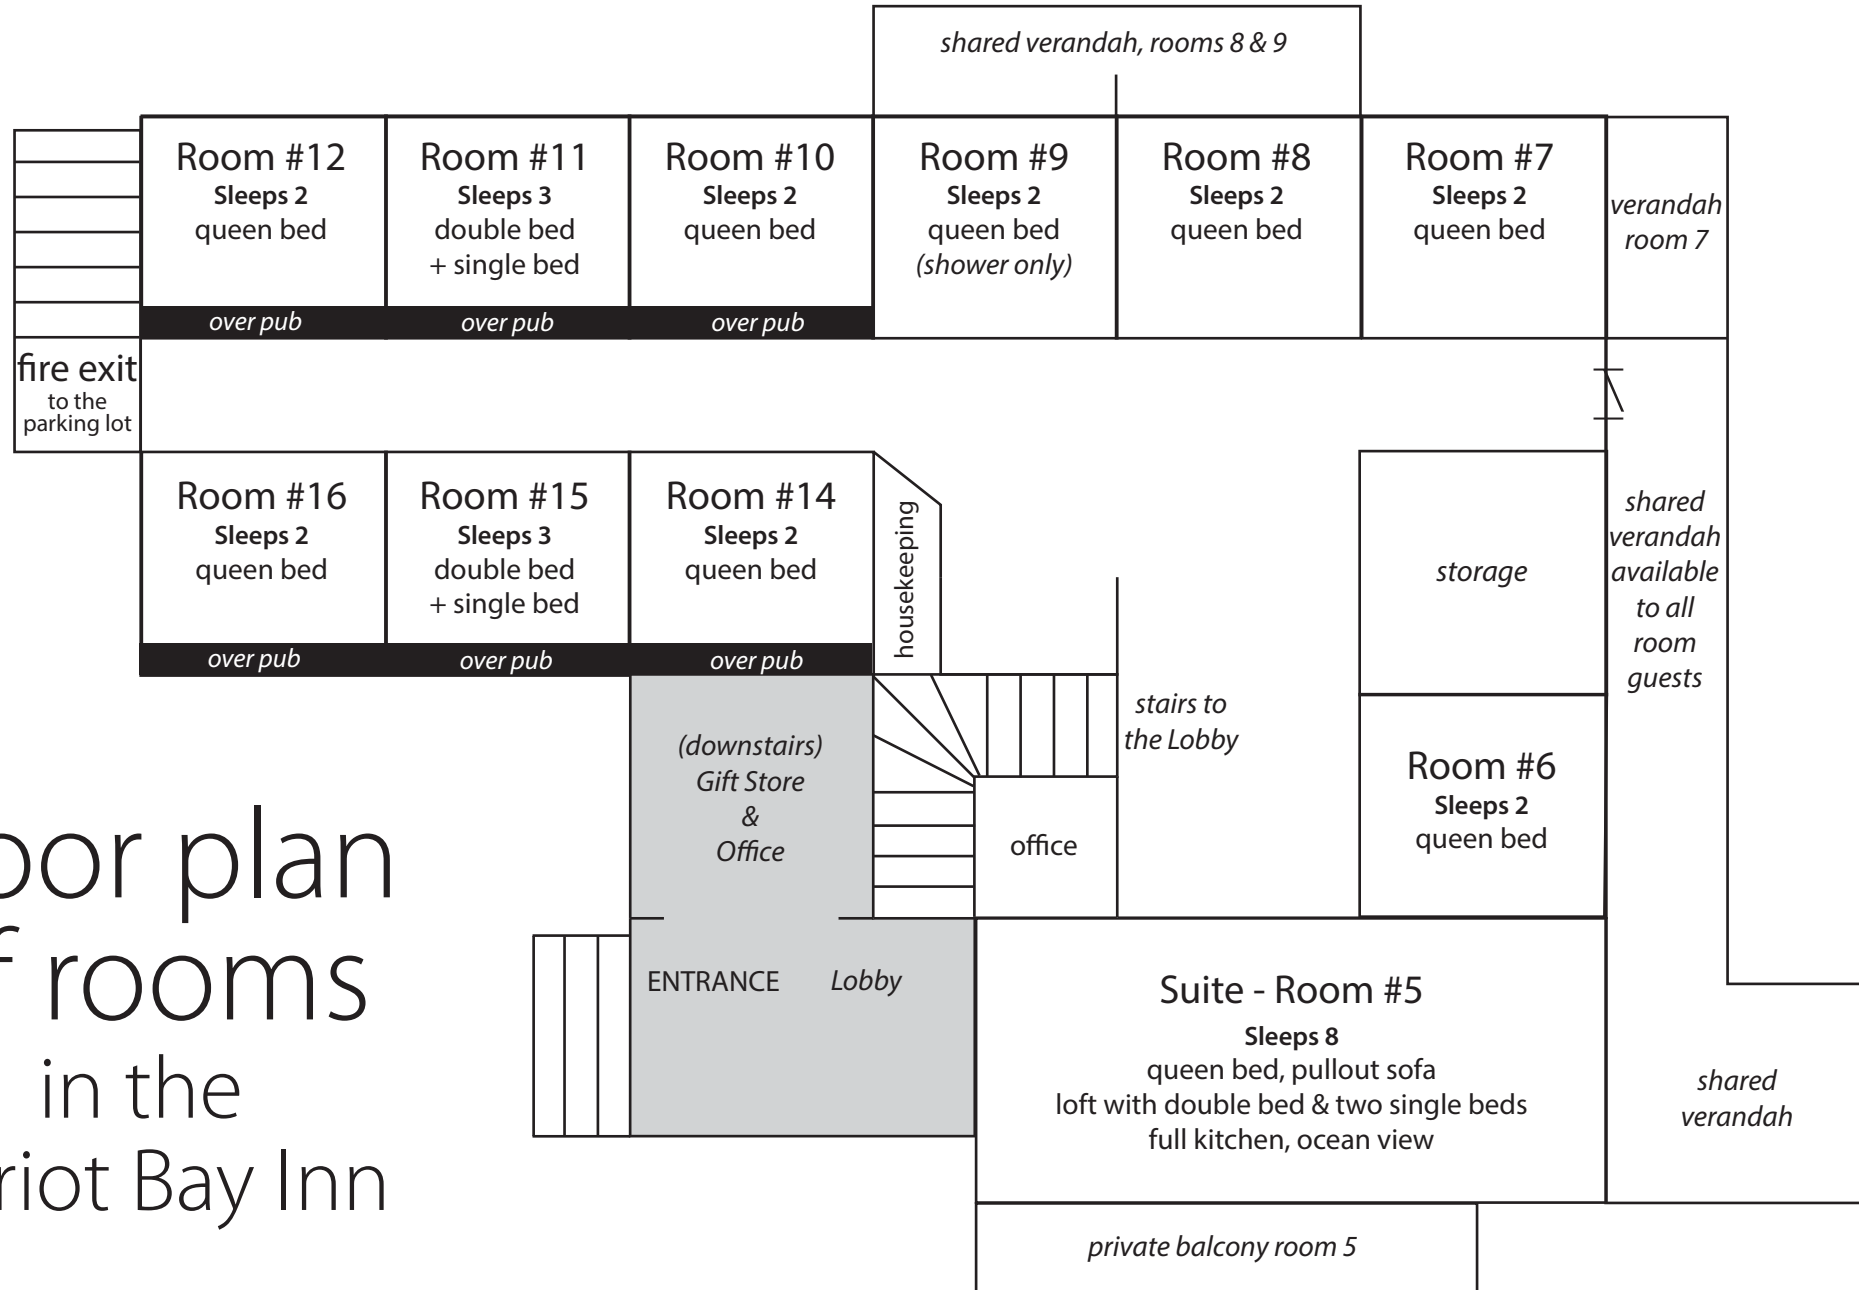

**TYEE**  
**Cabin #17**  
 2 bedrooms • Sleeps 8  
 queen bed  
 2 single beds  
 2 pullout sofas

**EAGLE**  
**Cabin #18**  
 1 bedroom • Sleeps 4  
 queen bed  
 pullout sofa

**CEDAR**  
**Cabin #19**  
 2 bedrooms • Sleeps 8  
 queen bed  
 2 single beds  
 2 pullout sofas

**Cabin Amenities:**  
 All cabins include a full kitchen, private patio with barbeque, bathroom with shower and ocean view

 Cedar cabin fire pit \*fire season only

Floor plan  
 of rooms  
 in the  
 Heriot Bay Inn